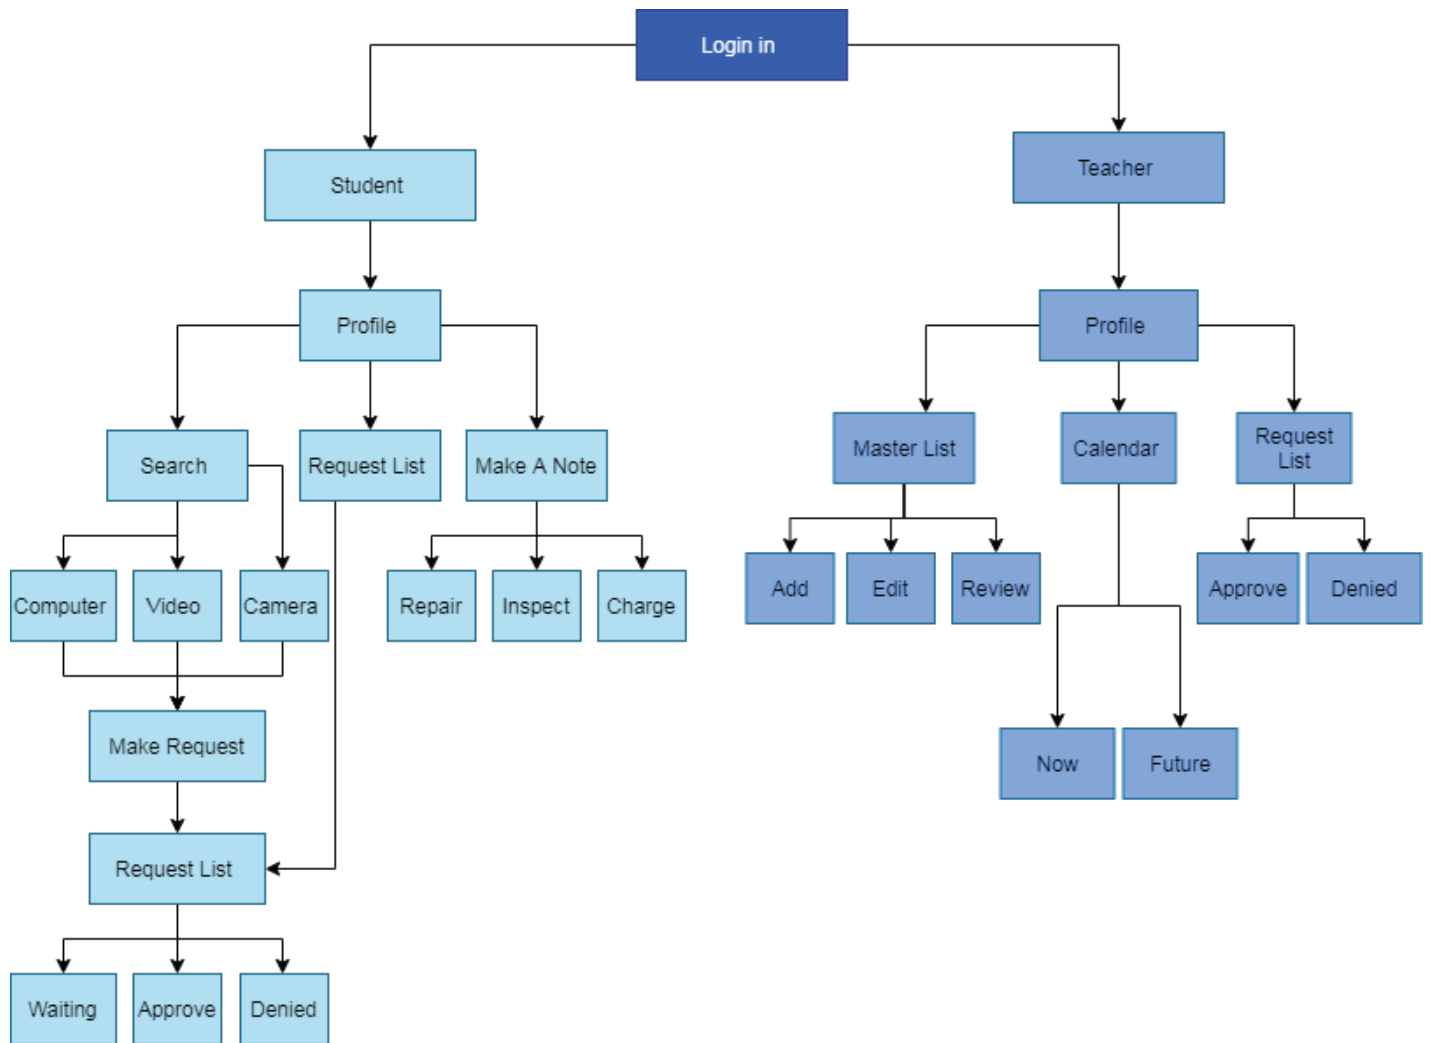

E13E14 E15E16 E17E18

Equipment Checkout App

Roboto
ABCDEFGHIJKLMNOPQRSTUVWXYZ
abcdefghijklmnopqrstuvwxyz

Roboto Bold
ABCDEFGHIJKLMNOPQRSTUVWXYZ
abcdefghijklmnopqrstuvwxyz

FLOW CHART

PERSONA

VERONICA DOLE

AGE 25

OCCUPATION Fast food worker

LOCATION Grand Blanc

TIER enthusiast

ARCHETYPE The Maestro

If I had a way to share Projects and collaborate in real time, that would make my workload so much easier to manage.

GOALS