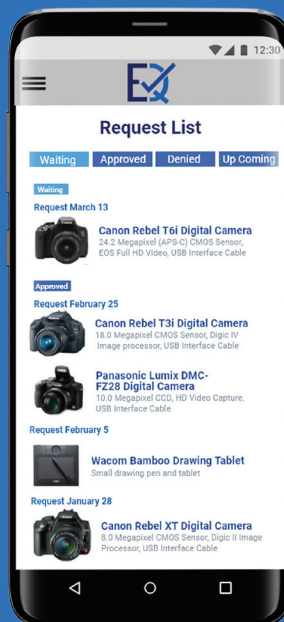

It and Internet

Software

Mobile apps

Social networks

DEVICE USAGE

Phone

Tablet

Computer

MEDIUM-FIDELITY WIREFRAME

USER FLOW

Sign In

Student Profile

Search List

Item Information

Check Out Request

Check Out Confirmation

Request List

Sign Off

OVER VIEW

XD FILE

LINK

<https://xd.adobe.com/view/6b9e7e00-a57b-4f83-62a0-1526ad8990f8-1daf/>