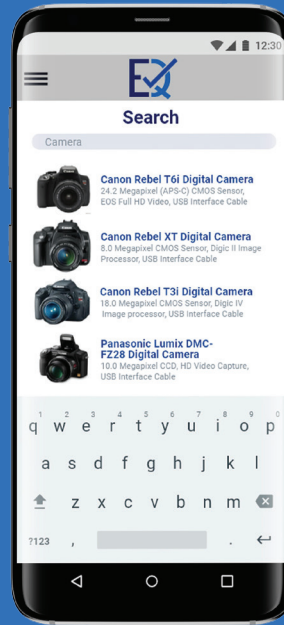

It and Internet

Software

Mobile apps

Social networks

DEVICE USAGE

Phone

Tablet

Computer

MEDIUM-FIDELITY WIREFRAME

USER FLOW

Sign In

Student Profile

Search List

Item Information

Check Out Request

Check Out Confirmation

Request List

Sign Off

OVER VIEW

XD FILE

LINK

<https://xd.adobe.com/view/6b9e7e00-a57b-4f83-62a0-1526ad8990f8-1daf/>