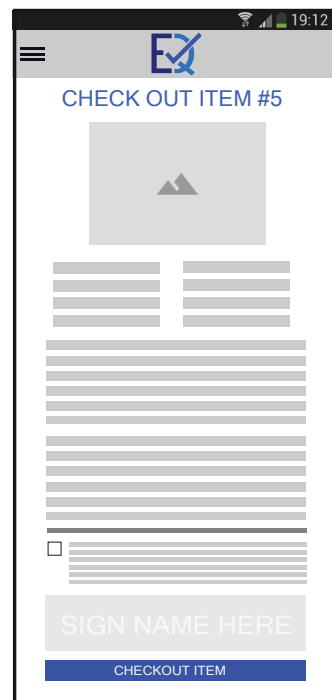

It and Internet

Software

Mobile apps

Social networks

DEVICE USAGE

Phone

Tablet

Computer

MEDIUM-FIDELITY WIREFRAME

USER FLOW

Sign In

Student Profile

Search List

Item Information

Check Out Request

Check Out Confirmation