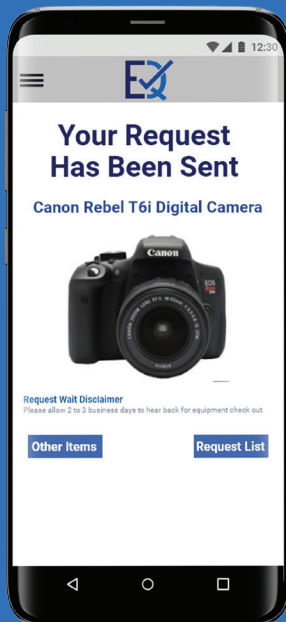

It and Internet

Software

Mobile apps

Social networks

DEVICE USAGE

Phone

Tablet

Computer

MEDIUM-FIDELITY WIREFRAME

USER FLOW

Sign In

Student Profile

Search List

Item Information

Check Out Request

Check Out Confirmation

Request List

Sign Off

OVER VIEW

XD FILE

LINK

<https://xd.adobe.com/view/6b9e7e00-a57b-4f83-62a0-1526ad8990f8-1daf/>