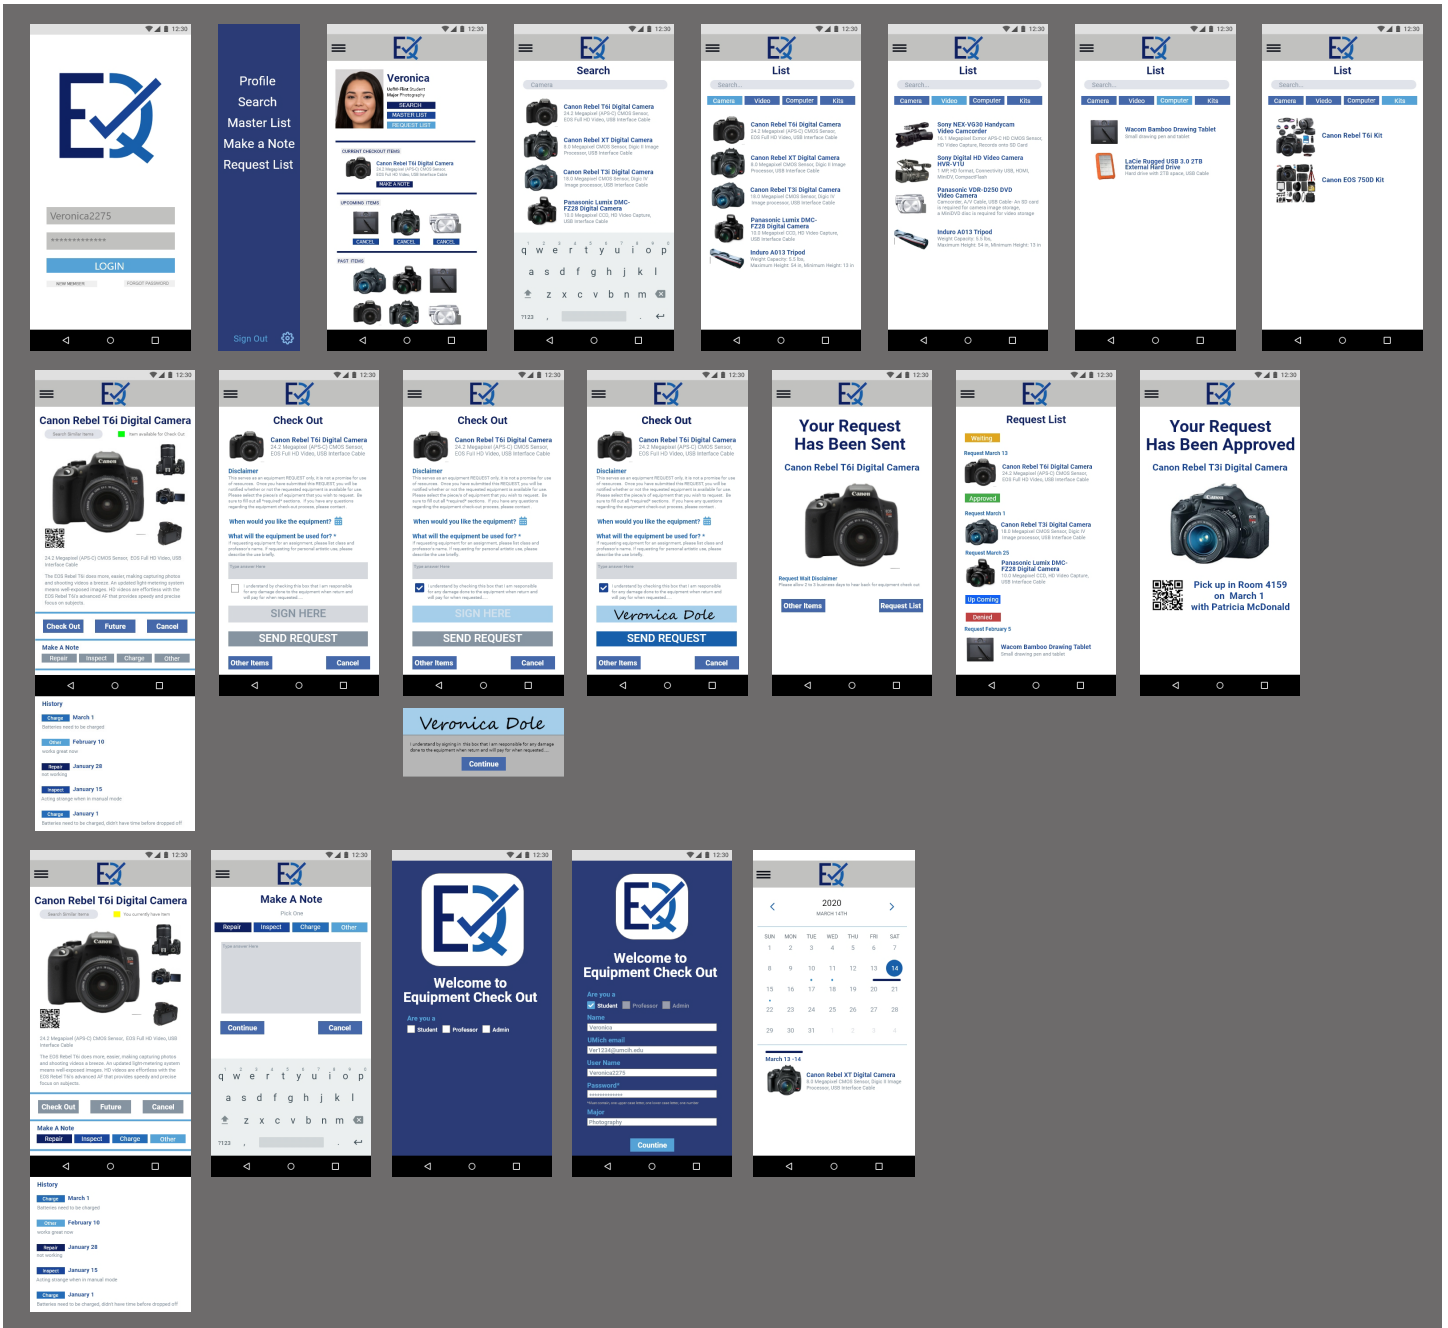

MEDIUM-FIDELITY WIREFRAME

USER FLOW

Sign In

Student Profile

Search List

Item Information

Check Out Request

Check Out Confirmation

Request List

Sign Off

OVER VIEW

XD FILE

LINK

<https://xd.adobe.com/view/6b9e7e00-a57b-4f83-62a0-1526ad8990f8-1daf/>