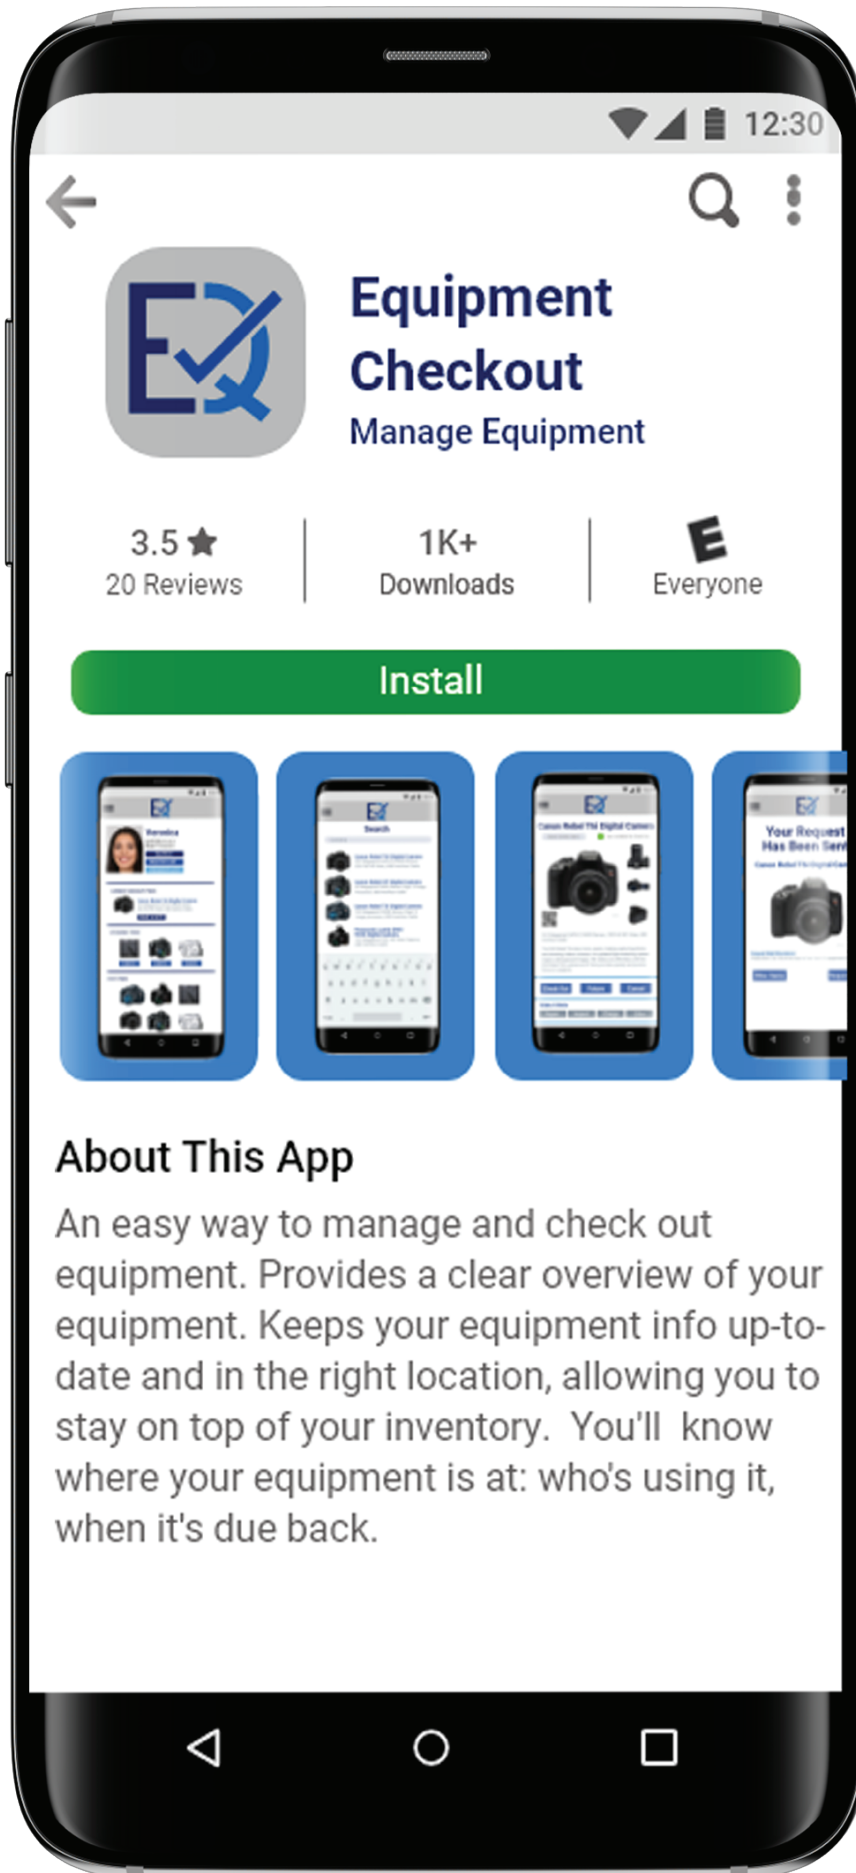

INTERACTION DESIGN: IV

FINAL PROJECT CASE STUDY

Equipment Checkout App

Ashley Clark

04.21.2020

Equipment Checkout

Manage Equipment

3.5 ★
20 Reviews

1K+
Downloads

E
Everyone

Install

About This App

An easy way to manage and check out equipment. Provides a clear overview of your equipment. Keeps your equipment info up-to-date and in the right location, allowing you to stay on top of your inventory. You'll know where your equipment is at: who's using it, when it's due back.

SIMILAR APPS

CHEQROOM

Best For

Small to large organizations staying on top of a lot of valuable assets. e.g. AV equipment, IT equipment, construction equipment, ...

Product Details

CHEQROOM provides a clear overview of your equipment in the cloud. Thanks to our mobile asset tracking app, you'll always know exactly where your equipment is at: who's using it, when it's due back. CHEQROOM keeps your equipment info up-to-date and in the right location, allowing you to stay on top of your inventory. And last but not least: add invoices, agreements, confidential files - CHEQROOM's asset tracking software does it all!