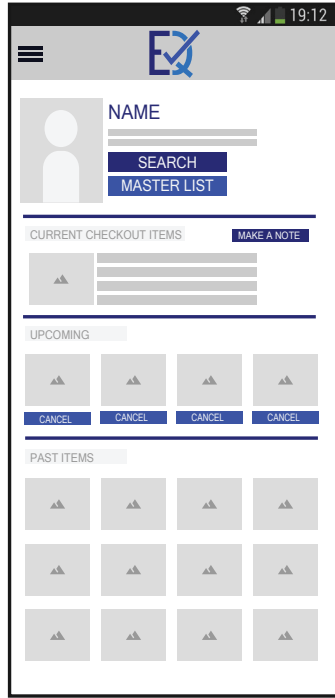

It and Internet

Software

Mobile apps

Social networks

DEVICE USAGE

Phone

Tablet

Computer

MEDIUM-FIDELITY WIREFRAME

USER FLOW

Sign In

Student Profile

Search List

Item Information

Check Out Request

Check Out Confirmation